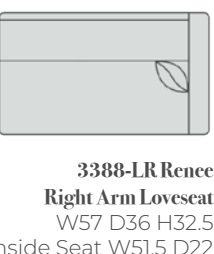

3388-SR Renee Right Arm Sofa
 W79 D36 H32.5
 Inside Seat W73.5 D22

3388-CL Renee Left Arm Chaise
 W36.5 D65 H32.5
 Inside Seat W30.5 D50

3388-CR Renee Right Arm Chaise
 W36.5 D65 H32.5
 Inside Seat W30.5 D50

3388-LL Renee Left Arm Loveseat
 W57 D36 H32.5
 Inside Seat W51.5 D22

3388-LR Renee Right Arm Loveseat
 W57 D36 H32.5
 Inside Seat W51.5 D22